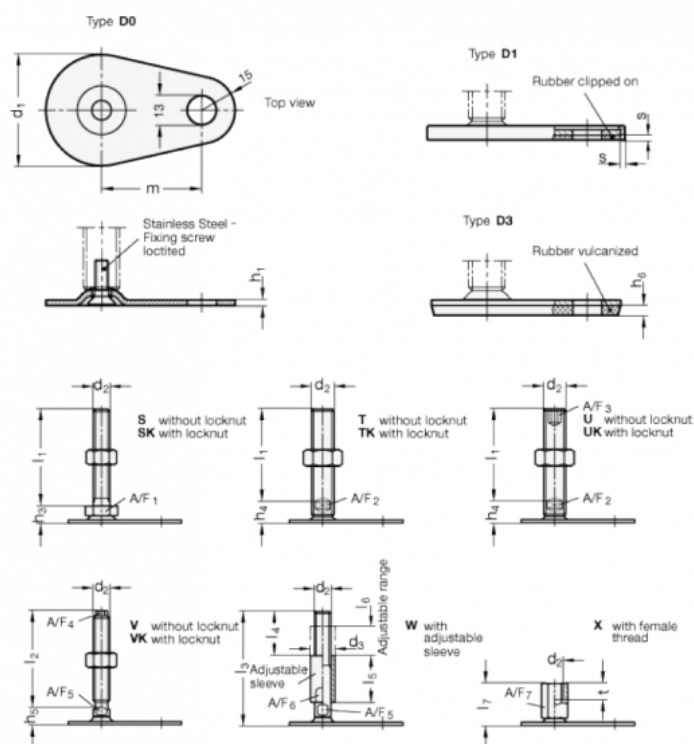

Article number: 204380M863D0S

Description: E+G levelling foot
GN 43-80-M8-63-D0-S

Note: S Without nut, External hexagon at the bottom

Measures

A/F1 = 17

s =

d1 = 80

d2 = M8

h1 = 3

h3 = 12

h6 =

l1 = 63

m = 70